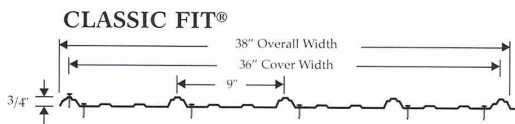

Roofing and Siding Colors

CAN-AMERICAN CORRUGATING CO. LTD.

www.canamerican.ca

Phone: (204) 776-2081 • Toll Free: (866) 776-2081 • Fax: (204) 776-2238

Note: Colors are as close as possible to the actual metal.

Profiles

valspar

40 Year Limited Warranty

Dealer: