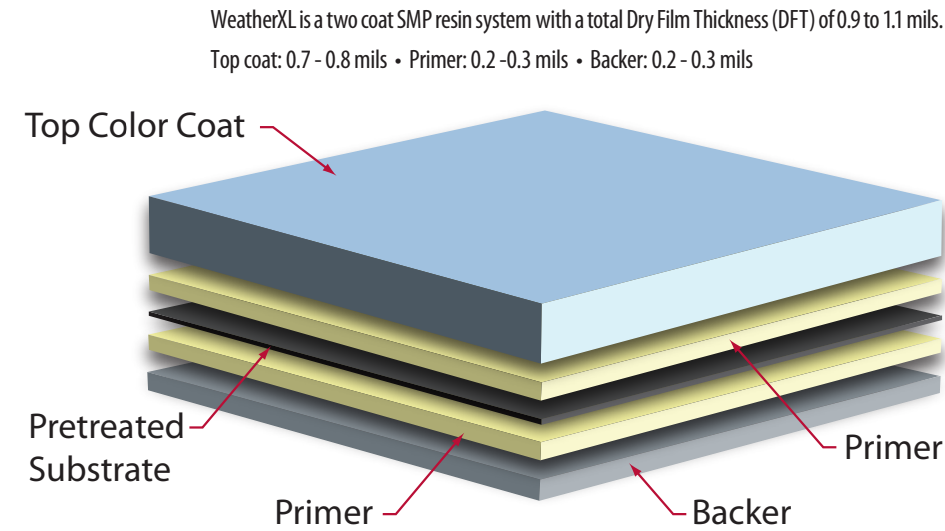

WeatherX coatings are renowned for their gloss retention, color robustness, and superior chalking resistance. WeatherX technology merges durable ceramic and other select inorganic pigments with the strength of Valspar's proprietary silicone polyester resin to fight the detrimental effects of the sun's ultraviolet rays, rain, humidity, and weathering. Furthermore, this paint system provides superior abrasion resistance to minimize cracking or marring from fabrication, transit, and construction. SR WeatherX color formulas meet or exceed the minimum requirements for an Energy Star® rating.

CERTIFIED REFLECTANCE DATA				
	Color Name	Initial Solar Reflectance	Initial Emissivity	Solar Reflective Index (SRI)
15	Earth Brown	0.27	0.87	27
16	Evergreen	0.28	0.87	28
17	Forest Green	0.14	0.85	9
18	Pebble Beige	0.55	0.86	64
19	Pewter Gray	0.39	0.87	43
20	Quaker Gray	0.26	0.87	25
21	Rawhide	0.46	0.87	52
22	Sandstone	0.54	0.87	53
23	Slate Blue	0.33	0.87	35
24	Stone Gray	0.45	0.87	51
25	Tan	0.34	0.87	36
26	Tile Red	0.30	0.87	31
27	Vintage Burgundy	0.24	0.87	23

CAN-AMERICAN CORRUGATING CO. LTD.

Profiles

Roofing and Siding Colors

- CA WHITE
- BRIGHT WHITE
- PEBBLE BEIGE
- STONE GRAY
- PEWTER GRAY
- BONE WHITE
- SANDSTONE
- CLAY
- TAN
- SLATE BLUE
- ASH GRAY
- RAWHIDE
- FOREST GREEN
- CA BLUE
- CA RED
- BUCKSKIN
- EVERGREEN
- DARK BLUE
- BARN RED
- DARK RED
- QUAKER GRAY
- EARTH BROWN
- ANTIQUE BROWN
- TILE RED
- VINTAGE BURGUNDY
- BLACK
- COFFEE BROWN
- GALVANIZED