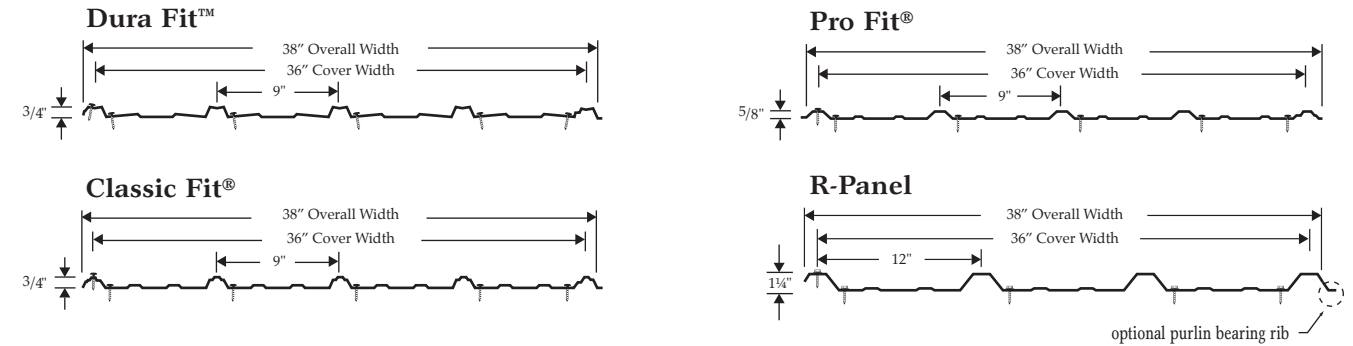

CAN-AMERICAN CORRUGATING CO. LTD.

Profiles

Roofing and Siding Colors

- CA WHITE
- BRIGHT WHITE
- PEBBLE BEIGE
- STONE GRAY
- PEWTER GRAY
- BONE WHITE
- SANDSTONE
- CLAY
- TAN
- SLATE BLUE
- ASH GRAY
- RAWHIDE
- FOREST GREEN
- CA BLUE
- CA RED
- BUCKSKIN
- EVERGREEN
- DARK BLUE
- BARN RED
- DARK RED
- QUAKER GRAY
- EARTH BROWN
- ANTIQUE BROWN
- TILE RED
- VINTAGE BURGUNDY
- BLACK
- COFFEE BROWN
- GALVANIZED

Tel: 204-776-2081
Fax: 204-776-2238
Toll Free: 866-776-2081

40 Year Limited Warranty