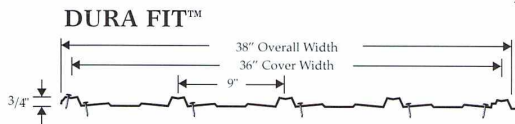

Roofing and Siding Colors

CAN-AMERICAN CORRUGATING CO. LTD.

www.canamerican.ca

Phone: (204) 776-2081 • Toll Free: (866) 776-2081 • Fax: (204) 776-2238

Note: Colors are as close as possible to the actual metal.

Profiles

valspar

40 Year Limited Warranty

Dealer: