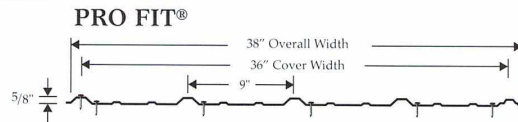

Roofing and Siding Colors

CAN-AMERICAN CORRUGATING CO. LTD.

www.canamerican.ca

Phone: (204) 776-2081 • Toll Free: (866) 776-2081 • Fax: (204) 776-2238

Note: Colors are as close as possible to the actual metal.

Profiles

valspar

40 Year Limited Warranty

Dealer: