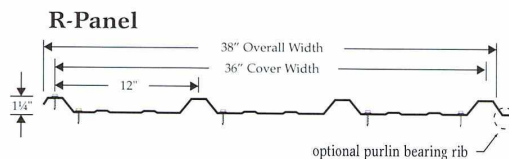

Profiles

valspar

40 Year Limited Warranty

Dealer: